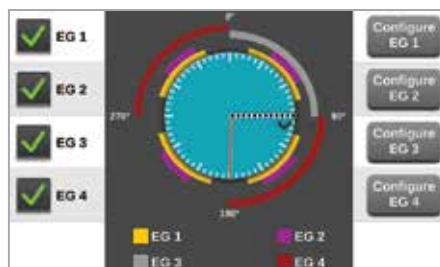

End gun programming