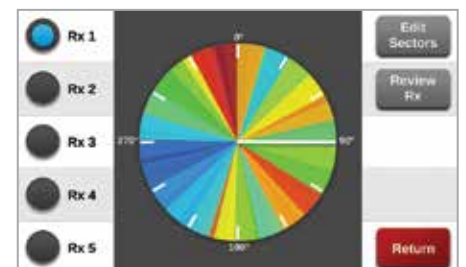

VRI speed control programming

*Additional hardware or subscription required.